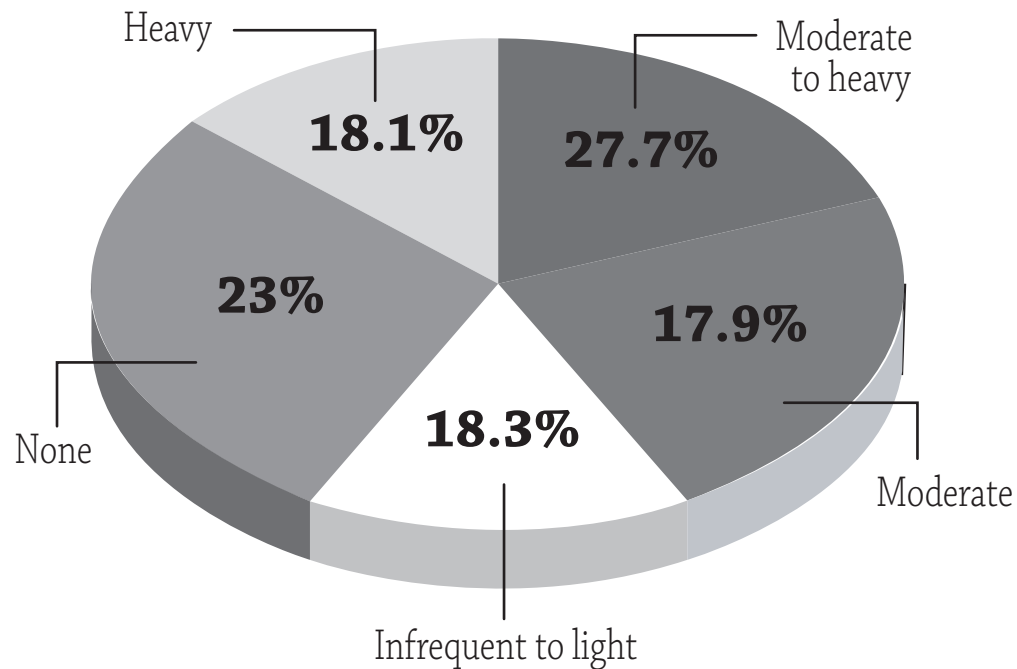

# Alcohol consumption in the military

## Alcohol consumption levels of active-duty military personnel:

## Those who suffered negative effects from alcohol use:

Lost productivity

Dependence symptoms

Serious consequences<sup>1</sup>

1. Includes a variety of consequences, from drunken-driving arrests to be passed over for a promotion because of drinking habits